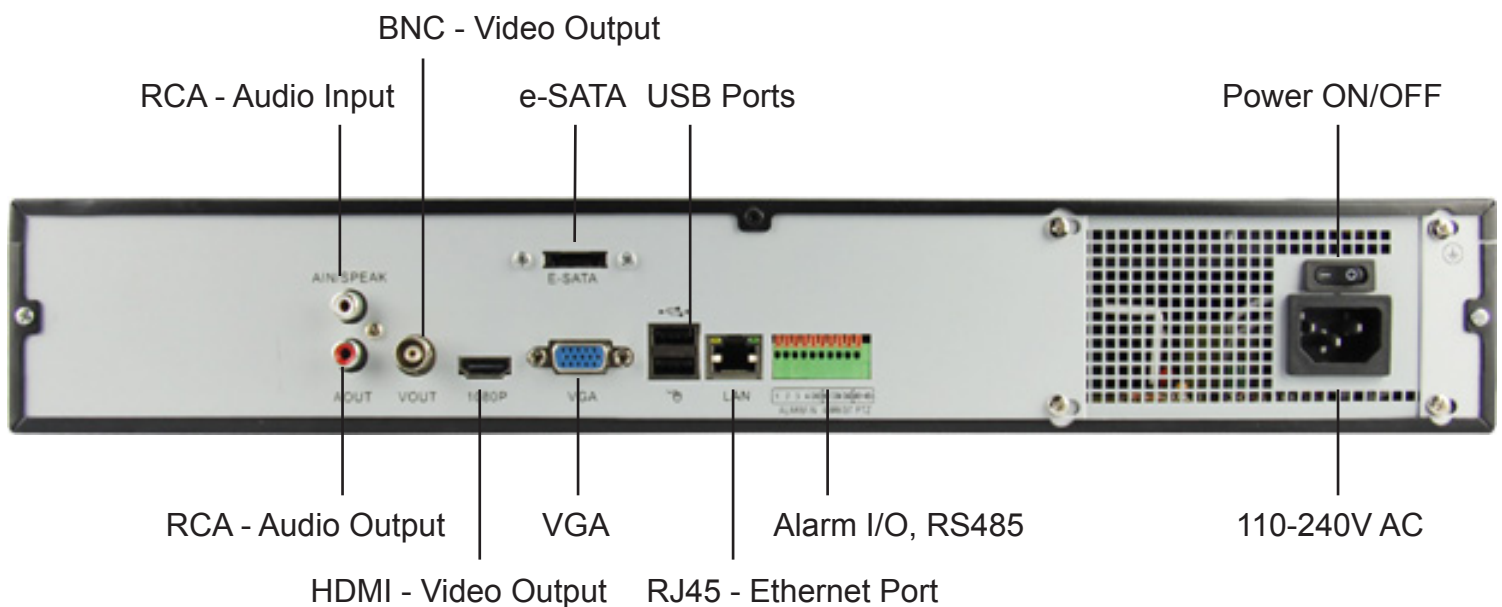

The most suitable NVR surveillance system

Compatible with Onvif and other third-party surveillance IP cameras

Remote viewing the surveillance footage

Key Features

- Professional recording for 4-16 IP cameras
- RS485 for joystick and PTZ cameras control
- Support 4 units SATA HDD
- e-SATA port for extending storage size
- Recording video at H.264 and MPEG-4 AVC format
- Dual streaming for efficient bandwidth management
- 3G/4G mobile surveillance compatible
- Onvif Compliant, RSTP protocol

Rear panel